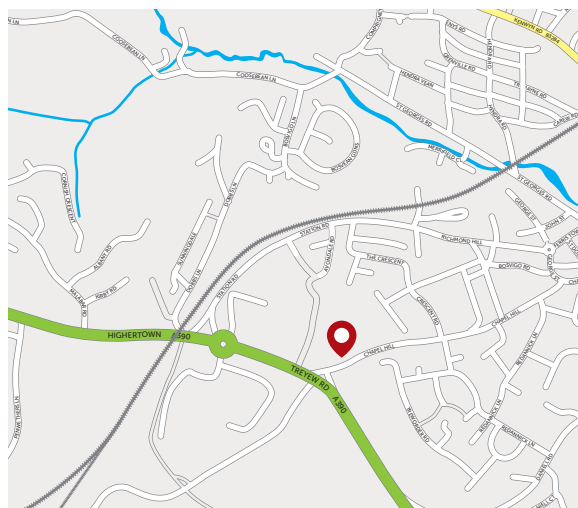

RETAIL PRODUCTS AVAILABLE

GUINOT SKIN CARE

NAILTIQUES NAIL PRODUCTS

FAKE BAKE

HOW TO FIND US

Directions from the A30 at Chiverton, follow the A390 into Truro, past Treliske Hospital (situated on the left), go across at the next mini roundabout and keep on the main A390. As you start to go down the hill, you will come across a central island in the road, turn immediately left at this point into Pendrea Woods.

Directions from County Hall, follow the A390 towards Highertown, passing the County Arms (situated on the left), continue up the hill, you will come across a central island in the middle of the road, turn right immediately before the central island as this will take you into Pendrea Woods.